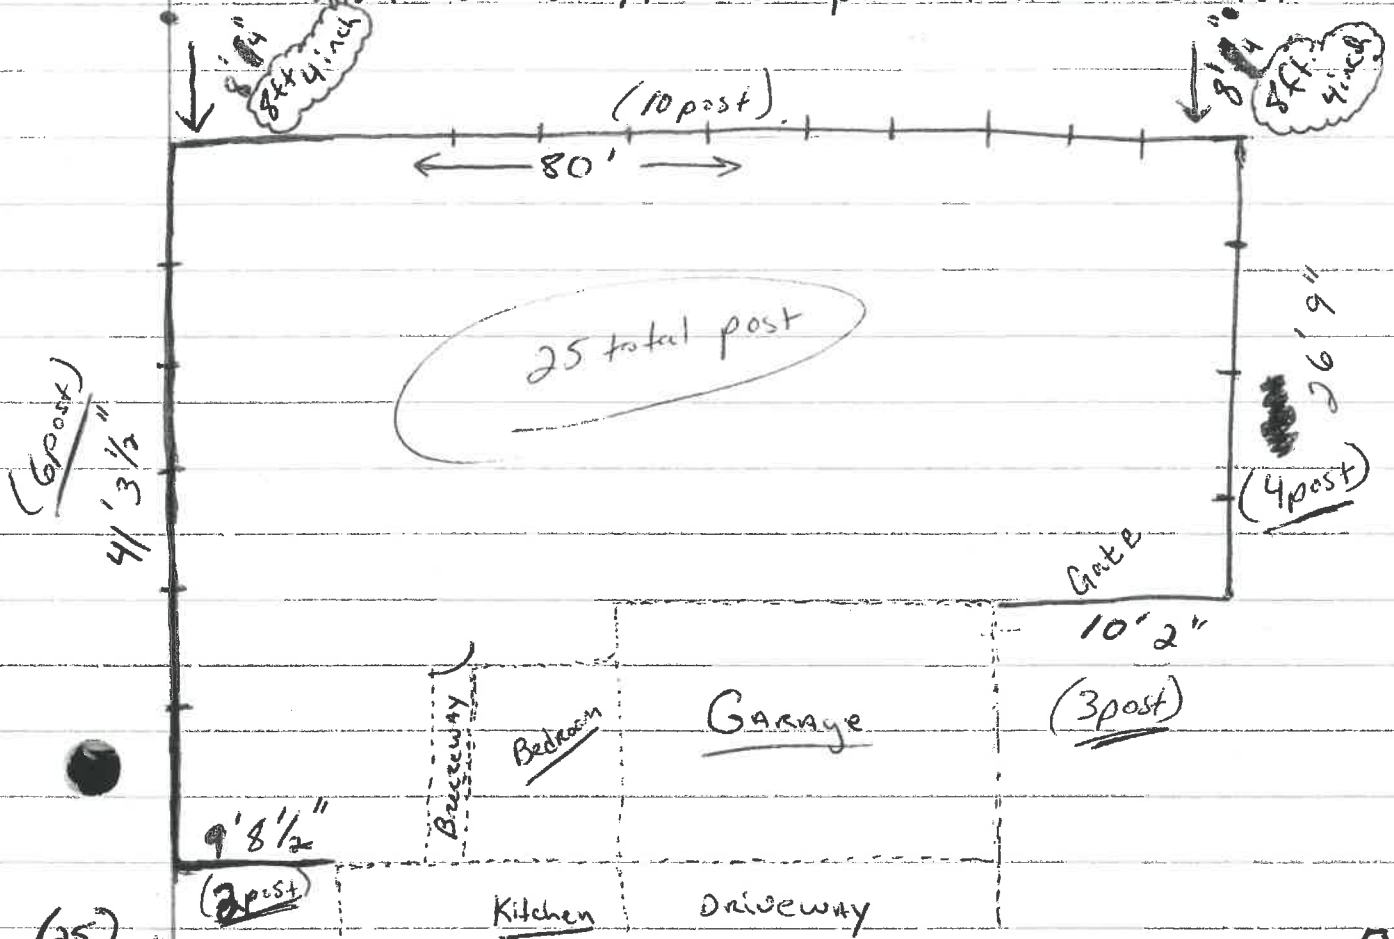

419-789-2337

900 E Graceway

Fence has to be 8' 1/4" from pins for back of lot

(25) 4x4' x 8' Radius Edg SYP 6x8 Roughsawn Stockade Panel

- Lowes \$7.57

- Lowes * \$25.97

Buy 25 or more \$23.63

- Home Depot \$6.97

- Home Depot \$25.97

Buy 28 or more \$22.33

6x8 Severe weather Dgema Panel

- Lowes * \$44.97

Buy 25 or more \$40.92

Fast Setting Quickcrete

- Home Depot \$44.97

Buy 20 or more price Break \$39.57 (save \$5.40)